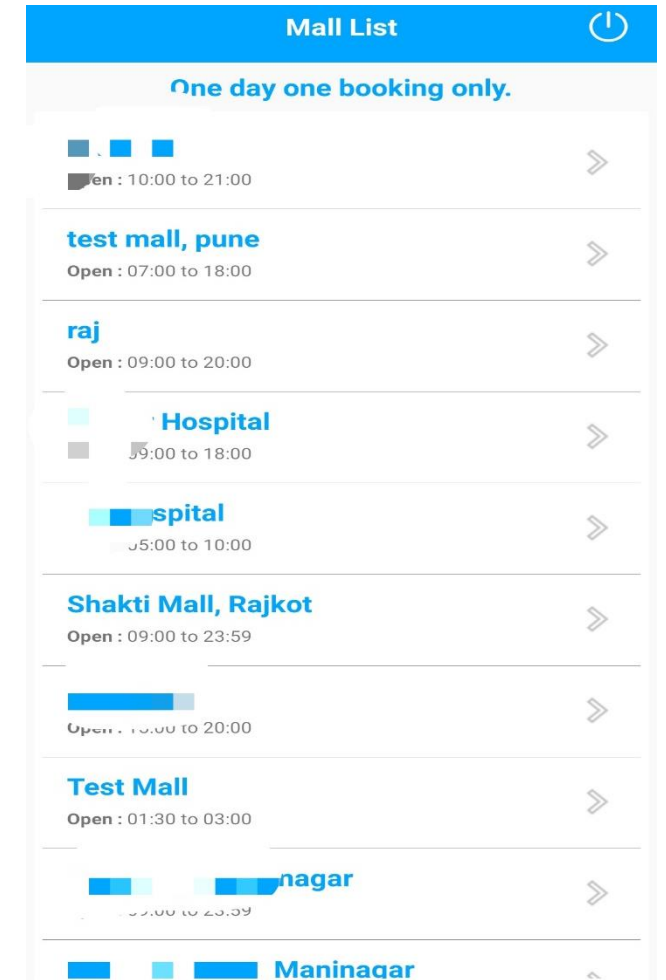

SELECT SELECT

NEXT

Already have an account? [Sign In](#)

QMe (The Que starts from U)

For Customers:

The Retail store appointment via our mobile app will handles walk-ins with ease and using algorithm provides scheduled appointments. Customers joins a virtual queue online via our website or using their mobile phone. This will minimise the operational hassles and will honour the need of the hour – **Social Distancing**.

QMe (The Que starts from U)

For Customers:

The Retail store appointment via our mobile app will handles walk-ins with ease and using algorithm provides scheduled appointments. Customers joins a virtual queue online via our website or using their mobile phone. This will minimise the operational hassles and will honour the need of the hour – **Social Distancing**.